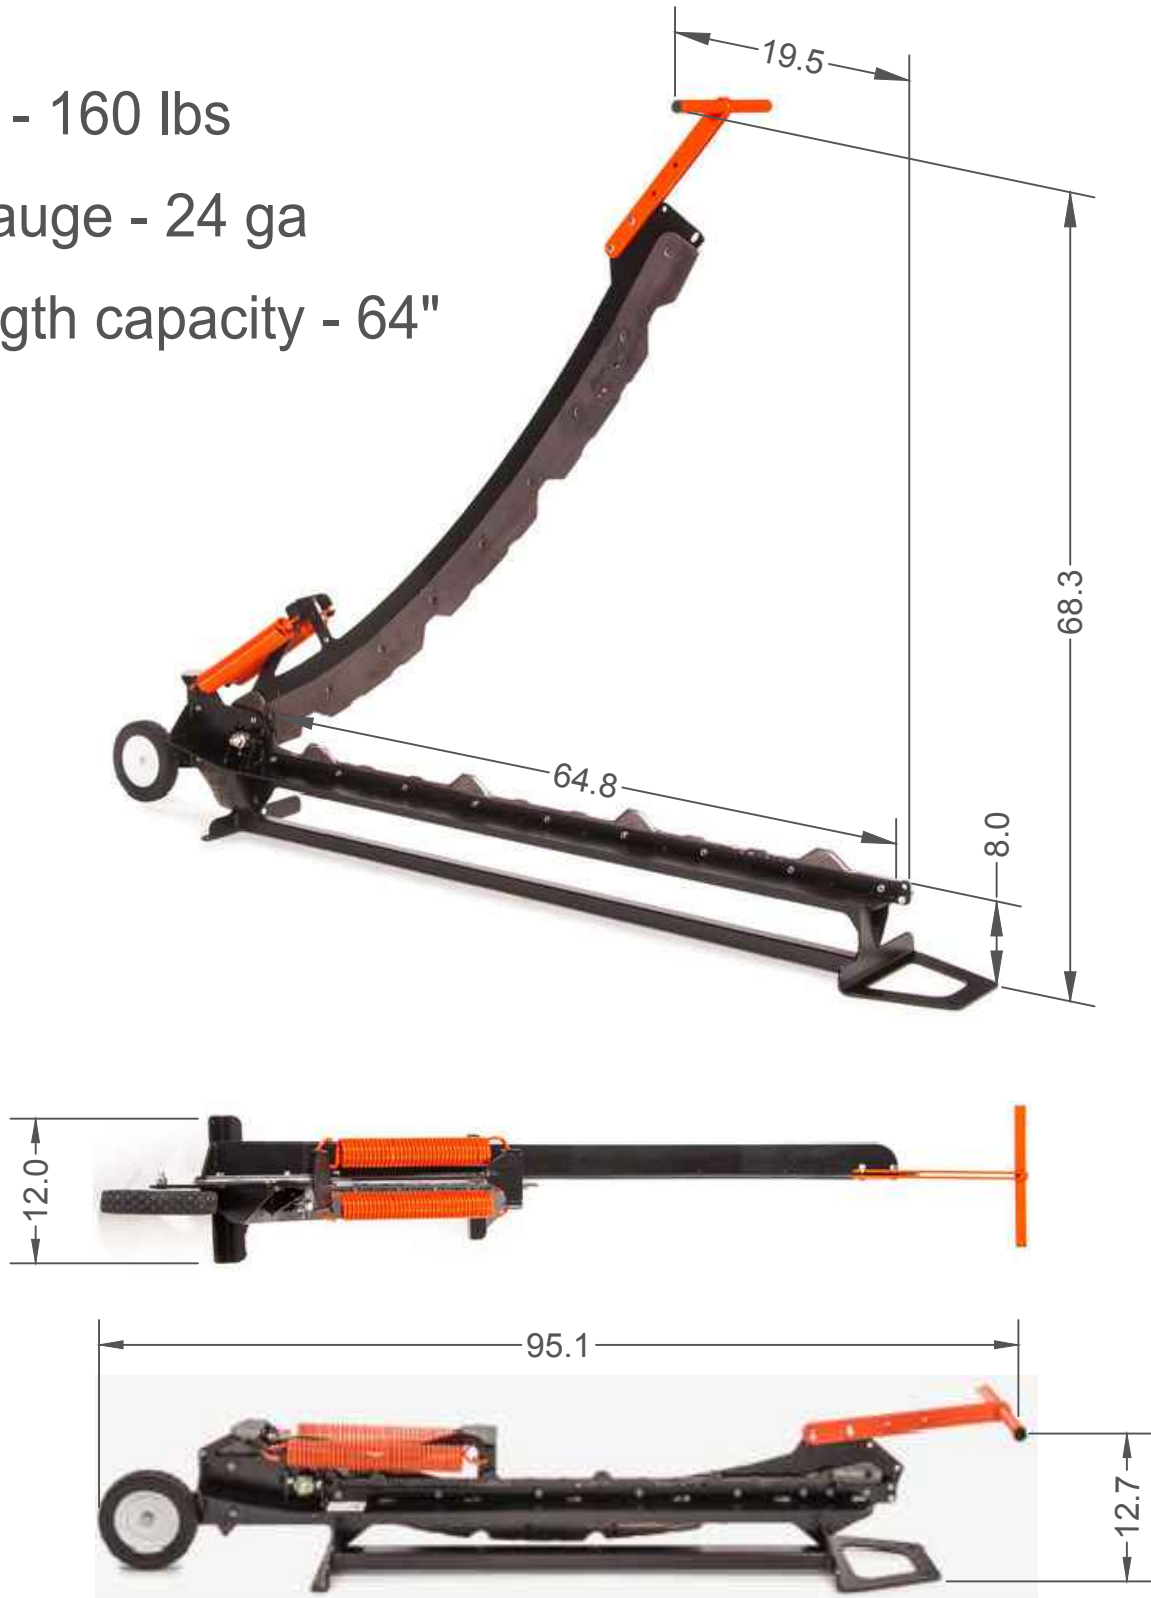

# Swenson Shear

## Model 64 Specifications

Weight - 160 lbs

Max Gauge - 24 ga

Cut length capacity - 64"

All dimensions in inches  
subject to change without notice